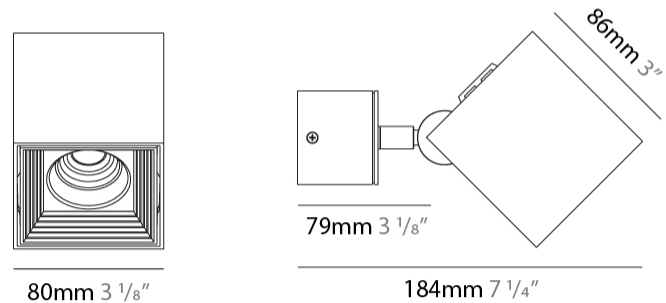

PROJECT	_____
TYPE	_____
SPECIFIER	_____
QUANTITY	_____
DATE	_____

DAU SINGLE ADJUSTABLE SURFACE

D92188R9-

base number Finish
Options

1. To build a product code in our configurator select the specify button on the base model # product page
2. To build a manual product code on this datasheet choose from the options listed below in blue font and add the suffix to the base model #

GENERAL

Series: Dau
Subseries: Dau Single Adjustable
Brand: Milan
Division: Design
Mounting Type: Surface
Subcategory: Spots

PHYSICAL

Shape: Cube
Length (mm): 80
Length (in): 3 1/8
Width (mm): 80
Width (in): 3 1/8
Height (mm): 86
Height (in): 3 3/8
Max. Overall Height (mm): 164
Max. Overall Height (in): 6 7/16
Light Distribution: Adjustable / Direct
Fixture Finish: [BAL](#) / [MWL](#) / [BSL](#)
Fixture Material: Extruded Aluminum

ELECTRICAL

Lamp Type: LED
Input Wattage (W): 10
Total Output Wattage (W): 9.3
Dimming: Tri-Mode (Non-Dimming and Phase Dimming (120Vac only) and 0-10V Dimming)
Driver Included: No
Driver Location: Remote
Driver Type: Constant Current - 120 / 277Vac
Driver Class: Class 2
Input Voltage (V): 120 - 277
Constant Current (MA): 350

LED

Number of LEDs: 1
Color Temperature (°K): 3000
Max. Delivered Lumen (lm): 956
CRI: >90 CRI
Lamp Life (hrs): 50000

OPTICAL

Optic°: 50
Adjustability: Rotational 300°; Tilt 90°

RATINGS AND CERTIFICATIONS

Certified By: Certified for North American Standards
IP rating: IP20